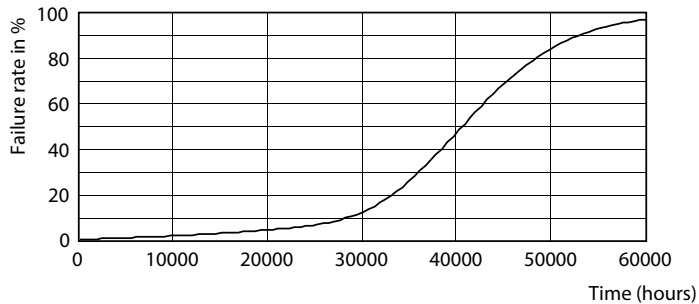

Lebensdauer

Life Expectancy Diagram - MAS LED ExpertColor 7.5-43W MR16 930 24D